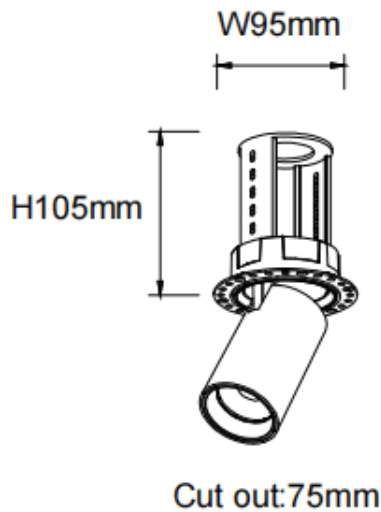

PTT RT-Smart

Lavov downlight from the family PTT RT-Smart with a power of 18W and a beam angle of 24°. Finished in Black colour. Trimless version. With a total lumen output of 1800lm and a luminous efficacy of 100lm/W. Made in Die Cast Aluminum. Driver Dimmable Casamby ready. CCT 4000K.

Dimensions

Product dimensions (mm) $\varnothing 84 \times H105 \text{mm}$

Scheme

Photometry

Item code	86.D148.3429.02
Product type	Indoor
Category	Downlights
Family	PTT
Subfamily	PTT RT-Smart
Pictograms	

Product	
Real power (W)	18
Real luminous flux (Lm)	1800
Luminous efficiency (Lm/W)	100
Beam angle (º)	24
Life time (h)	50000 h L80B10
Colour	Black
Control gear included	Yes
Control gear	Dimmable Casamby ready
Flicker Free	Yes
Light source	LED
Type of LED	COB
Colour temperature (K)	4000
Colour consistency (SDCM)	SDCM<3
CRI	90