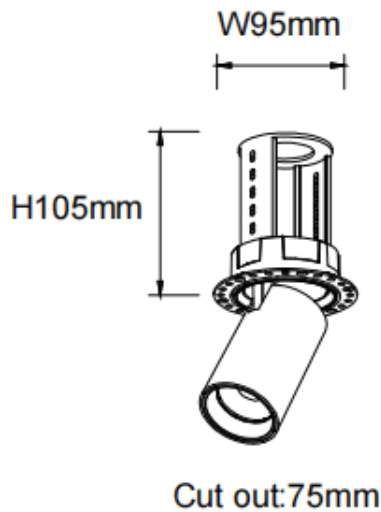

### PTT RT

Lavov downlight from the family PTT RT with a power of 18W and a beam angle of 36°. Finished in Black colour. Trimless version. With a total lumen output of 1800lm and a luminous efficacy of 100lm/W. Made in Die Cast Aluminum. Driver ON/OFF. CCT 4000K.

### Dimensions

Product dimensions (mm)  $\varnothing 84 \times H105 \text{mm}$

### Scheme

Item code	86.D148.3431.02
Product type	Indoor
Category	Downlights
Family	PTT
Subfamily	PTT RT
Pictograms	

Product	
Real power (W)	18
Real luminous flux (Lm)	1800
Luminous efficiency (Lm/W)	100
Beam angle (°)	36
Life time (h)	50000 h L80B10
Colour	Black
Control gear included	Yes
Control gear	ON/OFF
Flicker Free	Yes
Light source	LED
Type of LED	COB
Colour temperature (K)	4000
Colour consistency (SDCM)	SDCM3
CRI	90