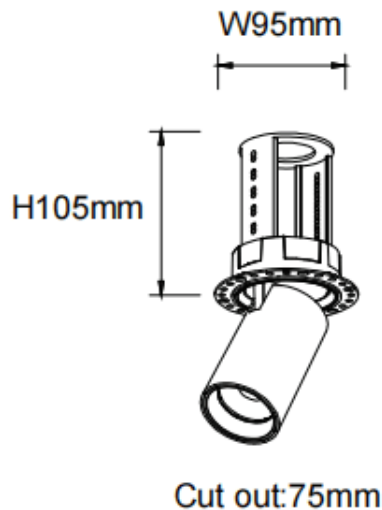

PTT RT

Lavov downlight from the family PTT RT with a power of 18W and a beam angle of 36°. Finished in Black colour. Trimless version. With a total lumen output of 1800lm and a luminous efficacy of 100lm/W. Made in Die Cast Aluminum. Driver ON/OFF. CCT 4000K.

Item code	86.D148.3431.02
Product type	Indoor
Category	Downlights
Family	PTT
Subfamily	PTT RT
Pictograms	

Dimensions

Product dimensions (mm) **Ø84xH105mm**

Scheme

Product	
Real power (W)	18
Real luminous flux (Lm)	1800
Luminous efficiency (Lm/W)	100
Beam angle (&ordm;)	36
Life time (h)	50000 h L80B10
Colour	Black
Control gear included	Yes
Control gear	ON/OFF
Flicker Free	Yes
Light source	LED
Type of LED	COB
Colour temperature (K)	4000
Colour consistency (SDCM)	SDCM<3
CRI	90