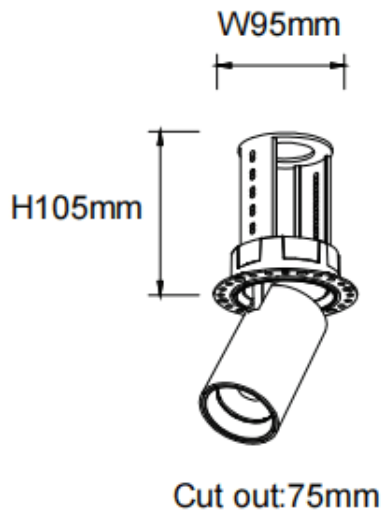

PTT RT

Lavov downlight from the family PTT RT with a power of 18W and a beam angle of 36°. Finished in White colour. Trimless version. With a total lumen output of 1800lm and a luminous efficacy of 100lm/W. Made in Die Cast Aluminum. Driver DALI. CCT 4000K.

Dimensions

Product dimensions (mm) $\varnothing 84 \times H105 \text{mm}$

Scheme

Item code	86.D148.3433.01
Product type	Indoor
Category	Downlights
Family	PTT
Subfamily	PTT RT

Pictograms

Product	
Real power (W)	18
Real luminous flux (Lm)	1800
Luminous efficiency (Lm/W)	100
Beam angle (º)	36
Life time (h)	50000 h L80B10
Colour	White
Control gear included	Yes
Control gear	DALI
Flicker Free	Yes
Light source	LED
Type of LED	COB
Colour temperature (K)	4000
Colour consistency (SDCM)	SDCM<3
CRI	90