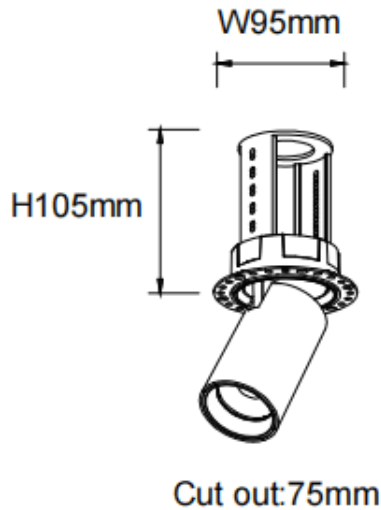

PTT RT-Smart

Lavov downlight from the family PTT RT-Smart with a power of 18W and a beam angle of 36°. Finished in White colour. Trimless version. With a total lumen output of 1800lm and a luminous efficacy of 100lm/W. Made in Die Cast Aluminum. Driver Dimmable Casamby ready. CCT 4000K.

Dimensions

Product dimensions (mm) $\varnothing 84 \times H105 \text{mm}$

Scheme

Item code	86.D148.3439.01
Product type	Indoor
Category	Downlights
Family	PTT
Subfamily	PTT RT-Smart
Pictograms	

Product	
Real power (W)	18
Real luminous flux (Lm)	1800
Luminous efficiency (Lm/W)	100
Beam angle (º)	36
Life time (h)	50000 h L80B10
Colour	White
Control gear included	Yes
Control gear	Dimmable Casamby ready
Flicker Free	Yes
Light source	LED
Type of LED	COB
Colour temperature (K)	4000
Colour consistency (SDCM)	SDCM<3
CRI	90