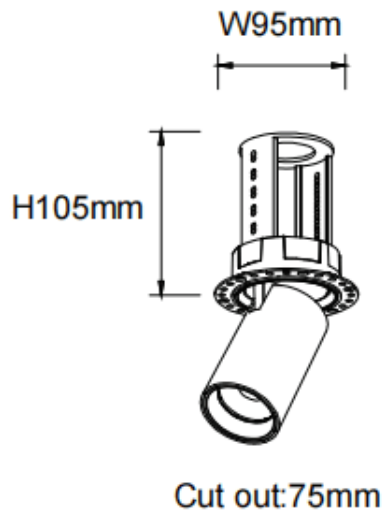

PTT RT-Smart

Lavov downlight from the family PTT RT-Smart with a power of 18W and a beam angle of 36°. Finished in White colour. Trimless version. With a total lumen output of 1800lm and a luminous efficacy of 100lm/W. Made in Die Cast Aluminum. Driver Dimmable Casamby ready. CCT 4000K.

Item code	86.D148.3439.01
Product type	Indoor
Category	Downlights
Family	PTT
Subfamily	PTT RT-Smart
Pictograms	

Dimensions

Product dimensions (mm) **Ø84xH105mm**

Scheme

Product	
Real power (W)	18
Real luminous flux (Lm)	1800
Luminous efficiency (Lm/W)	100
Beam angle (°)	36
Life time (h)	50000 h L80B10
Colour	White
Control gear included	Yes
Control gear	Dimmable Casamby ready
Flicker Free	Yes
Light source	LED
Type of LED	COB
Colour temperature (K)	4000
Colour consistency (SDCM)	SDCM3
CRI	90