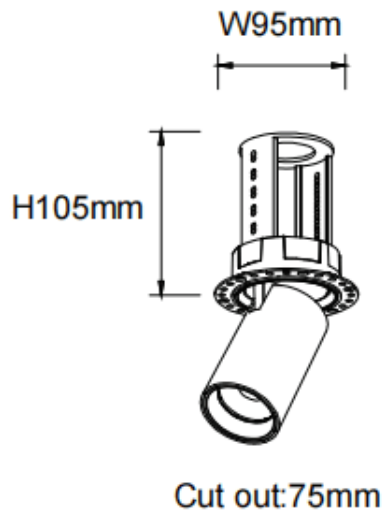

### PTT RT-Smart

Lavov downlight from the family PTT RT-Smart with a power of 18W and a beam angle of 36°. Finished in Black colour. Trimless version. With a total lumen output of 1800lm and a luminous efficacy of 100lm/W. Made in Die Cast Aluminum. Driver Dimmable Casamby ready. CCT 4000K.

### Dimensions

**Product dimensions (mm)** **Ø84xH105mm**

### Scheme

<b>Product</b>	
<b>Real power (W)</b>	<b>18</b>
<b>Real luminous flux (Lm)</b>	<b>1800</b>
<b>Luminous efficiency (Lm/W)</b>	<b>100</b>
<b>Beam angle (&amp;ordm;)</b>	<b>36</b>
<b>Life time (h)</b>	<b>50000 h L80B10</b>
<b>Colour</b>	<b>Black</b>
<b>Control gear included</b>	<b>Yes</b>
<b>Control gear</b>	<b>Dimmable Casamby ready</b>
<b>Flicker Free</b>	<b>Yes</b>
<b>Light source</b>	<b>LED</b>
<b>Type of LED</b>	<b>COB</b>
<b>Colour temperature (K)</b>	<b>4000</b>
<b>Colour consistency (SDCM)</b>	<b>SDCM&lt;3</b>
<b>CRI</b>	<b>90</b>