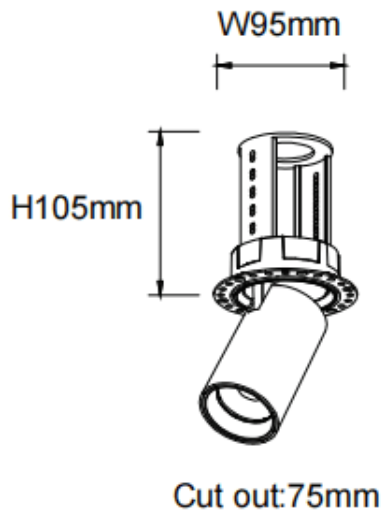

PTT RT

Lavov downlight from the family PTT RT with a power of 18W and a beam angle of 55°. Finished in White colour. Trimless version. With a total lumen output of 1800lm and a luminous efficacy of 100lm/W. Made in Die Cast Aluminum. Driver ON/OFF. CCT 4000K.

Dimensions

Product dimensions (mm) $\varnothing 84 \times H105 \text{mm}$

Scheme

Item code	86.D148.3441.01
Product type	Indoor
Category	Downlights
Family	PTT
Subfamily	PTT RT
Pictograms	

Product	
Real power (W)	18
Real luminous flux (Lm)	1800
Luminous efficiency (Lm/W)	100
Beam angle (°)	55
Life time (h)	50000 h L80B10
Colour	White
Control gear included	Yes
Control gear	ON/OFF
Flicker Free	Yes
Light source	LED
Type of LED	COB
Colour temperature (K)	4000
Colour consistency (SDCM)	SDCM3
CRI	90