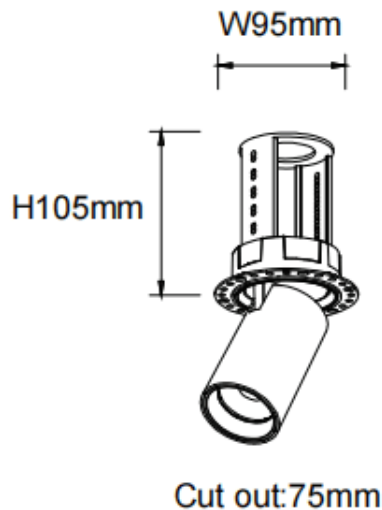

### PTT RT

Lavov downlight from the family PTT RT with a power of 18W and a beam angle of 55°. Finished in Black colour. Trimless version. With a total lumen output of 1800lm and a luminous efficacy of 100lm/W. Made in Die Cast Aluminum. Driver ON/OFF. CCT 4000K.

<b>Item code</b>	<b>86.D148.3441.02</b>
<b>Product type</b>	<b>Indoor</b>
<b>Category</b>	<b>Downlights</b>
<b>Family</b>	<b>PTT</b>
<b>Subfamily</b>	<b>PTT RT</b>
<b>Pictograms</b>	

### Dimensions

**Product dimensions (mm)** **Ø84xH105mm**

### Scheme

<b>Product</b>	
<b>Real power (W)</b>	<b>18</b>
<b>Real luminous flux (Lm)</b>	<b>1800</b>
<b>Luminous efficiency (Lm/W)</b>	<b>100</b>
<b>Beam angle (°)</b>	<b>55</b>
<b>Life time (h)</b>	<b>50000 h L80B10</b>
<b>Colour</b>	<b>Black</b>
<b>Control gear included</b>	<b>Yes</b>
<b>Control gear</b>	<b>ON/OFF</b>
<b>Flicker Free</b>	<b>Yes</b>
<b>Light source</b>	<b>LED</b>
<b>Type of LED</b>	<b>COB</b>
<b>Colour temperature (K)</b>	<b>4000</b>
<b>Colour consistency (SDCM)</b>	<b>SDCM3</b>
<b>CRI</b>	<b>90</b>