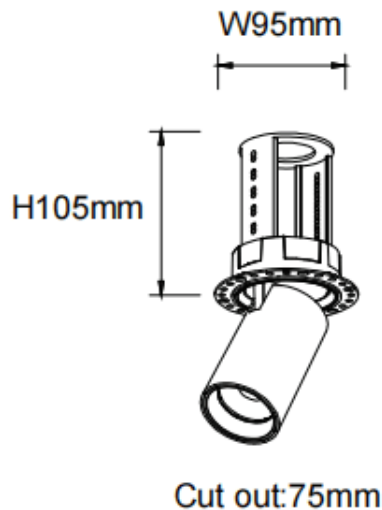

Scheme

Product	
Real power (W)	18
Real luminous flux (Lm)	1800
Luminous efficiency (Lm/W)	100
Beam angle (°)	55
Life time (h)	50000 h L80B10
Colour	Black
Control gear included	Yes
Control gear	ON/OFF
Flicker Free	Yes
Light source	LED
Type of LED	COB
Colour temperature (K)	4000
Colour consistency (SDCM)	SDCM3
CRI	90