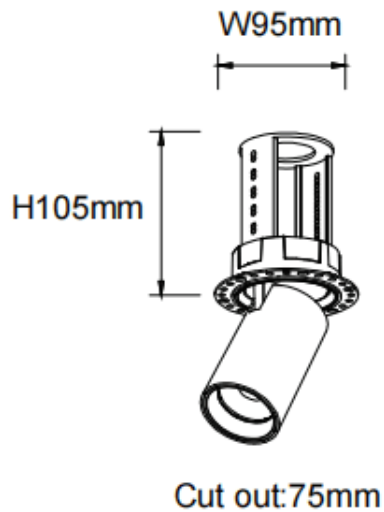

PTT RT

Lavov downlight from the family PTT RT with a power of 18W and a beam angle of 55°. Finished in White colour. Trimless version. With a total lumen output of 1800lm and a luminous efficacy of 100lm/W. Made in Die Cast Aluminum. Driver DALI. CCT 4000K.

Item code	86.D148.3443.01
Product type	Indoor
Category	Downlights
Family	PTT
Subfamily	PTT RT
Pictograms	

Dimensions

Product dimensions (mm) $\varnothing 84 \times H105 \text{mm}$

Scheme

Product	
Real power (W)	18
Real luminous flux (Lm)	1800
Luminous efficiency (Lm/W)	100
Beam angle (º)	55
Life time (h)	50000 h L80B10
Colour	White
Control gear included	Yes
Control gear	DALI
Flicker Free	Yes
Light source	LED
Type of LED	COB
Colour temperature (K)	4000
Colour consistency (SDCM)	SDCM<3
CRI	90