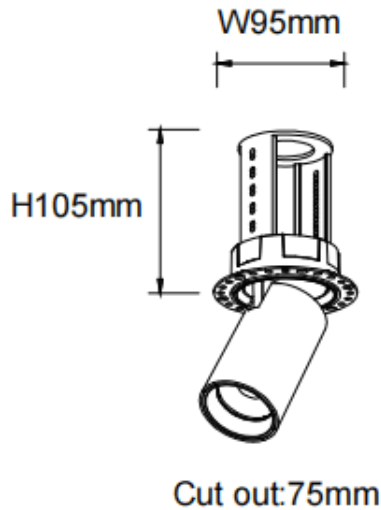

### PTT RT

Lavov downlight from the family PTT RT with a power of 18W and a beam angle of 55°. Finished in White colour. Trimless version. With a total lumen output of 1800lm and a luminous efficacy of 100lm/W. Made in Die Cast Aluminum. Driver DALI. CCT 4000K.

### Dimensions

Product dimensions (mm)  $\varnothing 84 \times H105 \text{mm}$

### Scheme

Item code	86.D148.3443.01
Product type	Indoor
Category	Downlights
Family	PTT
Subfamily	PTT RT
Pictograms	

<b>Product</b>	
Real power (W)	18
Real luminous flux (Lm)	1800
Luminous efficiency (Lm/W)	100
Beam angle (°)	55
Life time (h)	50000 h L80B10
Colour	White
Control gear included	Yes
Control gear	DALI
Flicker Free	Yes
Light source	LED
Type of LED	COB
Colour temperature (K)	4000
Colour consistency (SDCM)	SDCM3
CRI	90