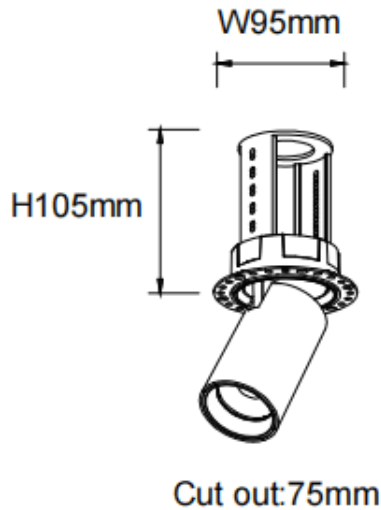

PTT RT

Lavov downlight from the family PTT RT with a power of 18W and a beam angle of 55°. Finished in Black colour. Trimless version. With a total lumen output of 1800lm and a luminous efficacy of 100lm/W. Made in Die Cast Aluminum. Driver DALI. CCT 4000K.

Dimensions

Product dimensions (mm) $\varnothing 84 \times H105 \text{mm}$

Scheme

Item code	86.D148.3443.02
Product type	Indoor
Category	Downlights
Family	PTT
Subfamily	PTT RT

Pictograms

Product	
Real power (W)	18
Real luminous flux (Lm)	1800
Luminous efficiency (Lm/W)	100
Beam angle (º)	55
Life time (h)	50000 h L80B10
Colour	Black
Control gear included	Yes
Control gear	DALI
Flicker Free	Yes
Light source	LED
Type of LED	COB
Colour temperature (K)	4000
Colour consistency (SDCM)	SDCM<3
CRI	90