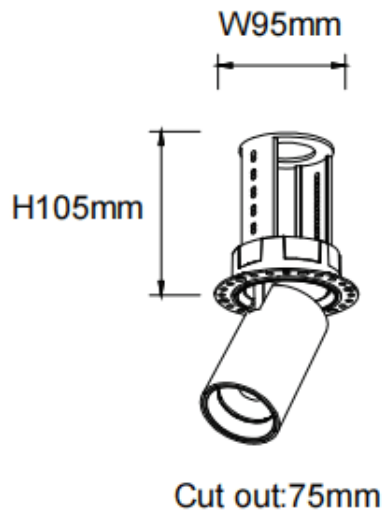

PTT RT-Smart

Lavov downlight from the family PTT RT-Smart with a power of 18W and a beam angle of 55°. Finished in White colour. Trimless version. With a total lumen output of 1800lm and a luminous efficacy of 100lm/W. Made in Die Cast Aluminum. Driver Dimmable Casamby ready. CCT 4000K.

Dimensions

Product dimensions (mm) $\varnothing 84 \times H105 \text{mm}$

Scheme

Item code	86.D148.3449.01
Product type	Indoor
Category	Downlights
Family	PTT
Subfamily	PTT RT-Smart
Pictograms	

Product	
Real power (W)	18
Real luminous flux (Lm)	1800
Luminous efficiency (Lm/W)	100
Beam angle (°)	55
Life time (h)	50000 h L80B10
Colour	White
Control gear included	Yes
Control gear	Dimmable Casamby ready
Flicker Free	Yes
Light source	LED
Type of LED	COB
Colour temperature (K)	4000
Colour consistency (SDCM)	SDCM3
CRI	90