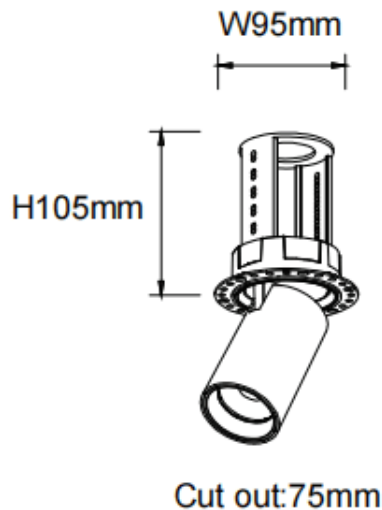

PTT RT-Smart

Lavov downlight from the family PTT RT-Smart with a power of 18W and a beam angle of 55°. Finished in White colour. Trimless version. With a total lumen output of 1800lm and a luminous efficacy of 100lm/W. Made in Die Cast Aluminum. Driver Dimmable Casamby ready. CCT 4000K.

Item code	86.D148.3449.01
Product type	Indoor
Category	Downlights
Family	PTT
Subfamily	PTT RT-Smart
Pictograms	

Dimensions

Product dimensions (mm) **Ø84xH105mm**

Scheme

Product	
Real power (W)	18
Real luminous flux (Lm)	1800
Luminous efficiency (Lm/W)	100
Beam angle (&ordm;)	55
Life time (h)	50000 h L80B10
Colour	White
Control gear included	Yes
Control gear	Dimmable Casamby ready
Flicker Free	Yes
Light source	LED
Type of LED	COB
Colour temperature (K)	4000
Colour consistency (SDCM)	SDCM<3
CRI	90