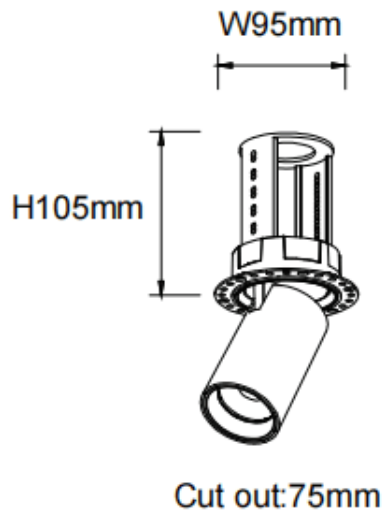

PTT RT-Smart

Lavov downlight from the family PTT RT-Smart with a power of 18W and a beam angle of 55°. Finished in Black colour. Trimless version. With a total lumen output of 1800lm and a luminous efficacy of 100lm/W. Made in Die Cast Aluminum. Driver Dimmable Casamby ready. CCT 4000K.

Item code	86.D148.3449.02
Product type	Indoor
Category	Downlights
Family	PTT
Subfamily	PTT RT-Smart
Pictograms	

Dimensions

Product dimensions (mm) **Ø84xH105mm**

Scheme

Product	
Real power (W)	18
Real luminous flux (Lm)	1800
Luminous efficiency (Lm/W)	100
Beam angle (°)	55
Life time (h)	50000 h L80B10
Colour	Black
Control gear included	Yes
Control gear	Dimmable Casamby ready
Flicker Free	Yes
Light source	LED
Type of LED	COB
Colour temperature (K)	4000
Colour consistency (SDCM)	SDCM3
CRI	90