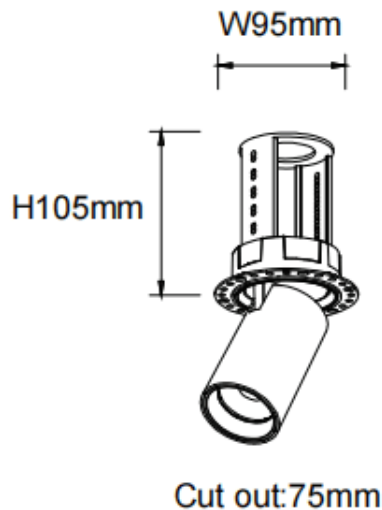

PTT RT-Smart

Lavov downlight from the family PTT RT-Smart with a power of 18W and a beam angle of 55°. Finished in Black colour. Trimless version. With a total lumen output of 1800lm and a luminous efficacy of 100lm/W. Made in Die Cast Aluminum. Driver Dimmable Casamby ready. CCT 4000K.

Item code	86.D148.3449.02
Product type	Indoor
Category	Downlights
Family	PTT
Subfamily	PTT RT-Smart
Pictograms	

Dimensions

Product dimensions (mm) **Ø84xH105mm**

Scheme

Product	
Real power (W)	18
Real luminous flux (Lm)	1800
Luminous efficiency (Lm/W)	100
Beam angle (&ordm;)	55
Life time (h)	50000 h L80B10
Colour	Black
Control gear included	Yes
Control gear	Dimmable Casamby ready
Flicker Free	Yes
Light source	LED
Type of LED	COB
Colour temperature (K)	4000
Colour consistency (SDCM)	SDCM<3
CRI	90