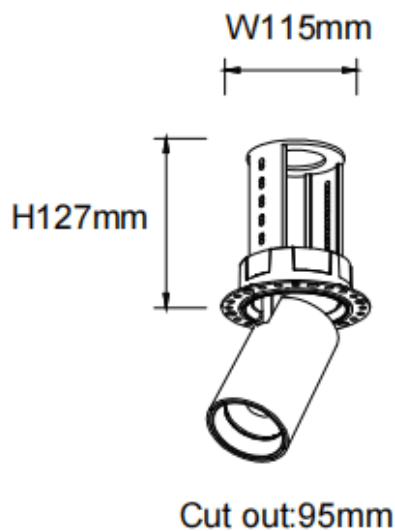

PTT RT

Lavov downlight from the family PTT RT with a power of 30W and a beam angle of 15°. Finished in Black colour. Trimless version. With a total lumen output of 3000lm and a luminous efficacy of 100lm/W. Made in Die Cast Aluminum. Driver ON/OFF. CCT 3000K.

Dimensions

Product dimensions (mm) $\varnothing 105 \times H127 \text{mm}$

Scheme

Item code	86.D148.4311.02
Product type	Indoor
Category	Downlights
Family	PTT
Subfamily	PTT RT
Pictograms	

Product	
Real power (W)	30
Real luminous flux (Lm)	3000
Luminous efficiency (Lm/W)	100
Beam angle (°)	15
Life time (h)	50000 h L80B10
Colour	Black
Control gear included	Yes
Control gear	ON/OFF
Flicker Free	Yes
Light source	LED
Type of LED	COB
Colour temperature (K)	3000
Colour consistency (SDCM)	SDCM<3
CRI	90