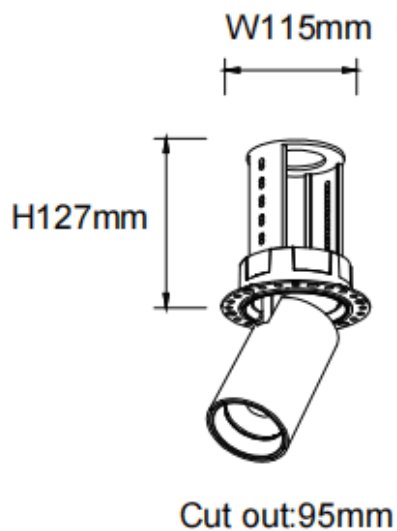

PTT RT

Lavov downlight from the family PTT RT with a power of 30W and a beam angle of 15°. Finished in Black colour. Trimless version. With a total lumen output of 3000lm and a luminous efficacy of 100lm/W. Made in Die Cast Aluminum. Driver DALI. CCT 3000K.

Item code	86.D148.4313.02
Product type	Indoor
Category	Downlights
Family	PTT
Subfamily	PTT RT
Pictograms	

Dimensions

Product dimensions (mm) $\varnothing 105 \times H127 \text{mm}$

Scheme

Product	
Real power (W)	30
Real luminous flux (Lm)	3000
Luminous efficiency (Lm/W)	100
Beam angle (°)	15
Life time (h)	50000 h L80B10
Colour	Black
Control gear included	Yes
Control gear	DALI
Flicker Free	Yes
Light source	LED
Type of LED	COB
Colour temperature (K)	3000
Colour consistency (SDCM)	SDCM3
CRI	90