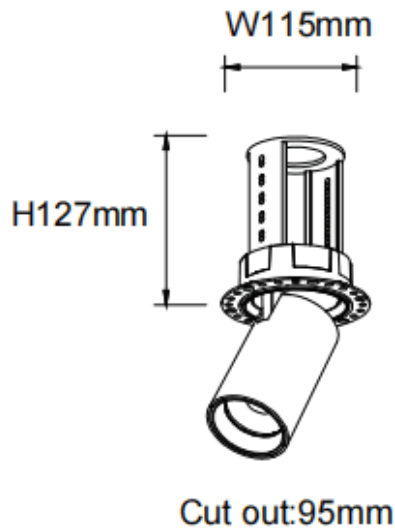

PTT RT

Lavov downlight from the family PTT RT with a power of 30W and a beam angle of 24°. Finished in White colour. Trimless version. With a total lumen output of 3000lm and a luminous efficacy of 100lm/W. Made in Die Cast Aluminum. Driver ON/OFF. CCT 3000K.

Item code	86.D148.4321.01
Product type	Indoor
Category	Downlights
Family	PTT
Subfamily	PTT RT
Pictograms	

Dimensions

Product dimensions (mm) **Ø105xH127mm**

Scheme

Product	
Real power (W)	30
Real luminous flux (Lm)	3000
Luminous efficiency (Lm/W)	100
Beam angle (°)	24
Life time (h)	50000 h L80B10
Colour	White
Control gear included	Yes
Control gear	ON/OFF
Flicker Free	Yes
Light source	LED
Type of LED	COB
Colour temperature (K)	3000
Colour consistency (SDCM)	SDCM3
CRI	90