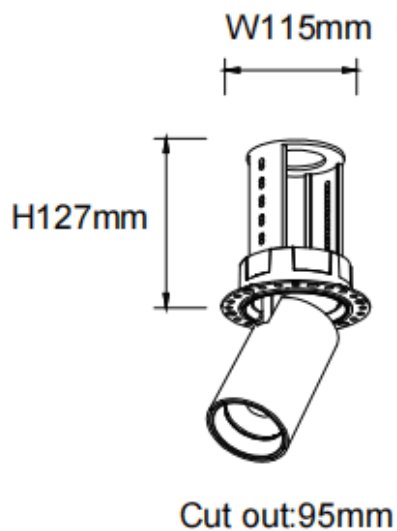

PTT RT

Lavov downlight from the family PTT RT with a power of 30W and a beam angle of 24°. Finished in Black colour. Trimless version. With a total lumen output of 3000lm and a luminous efficacy of 100lm/W. Made in Die Cast Aluminum. Driver ON/OFF. CCT 3000K.

Item code	86.D148.4321.02
Product type	Indoor
Category	Downlights
Family	PTT
Subfamily	PTT RT
Pictograms	

Dimensions

Product dimensions (mm) **Ø105xH127mm**

Scheme

Product	
Real power (W)	30
Real luminous flux (Lm)	3000
Luminous efficiency (Lm/W)	100
Beam angle (°)	24
Life time (h)	50000 h L80B10
Colour	Black
Control gear included	Yes
Control gear	ON/OFF
Flicker Free	Yes
Light source	LED
Type of LED	COB
Colour temperature (K)	3000
Colour consistency (SDCM)	SDCM3
CRI	90