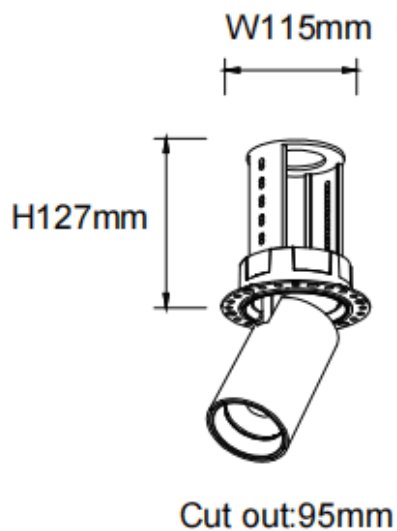

PTT RT

Lavov downlight from the family PTT RT with a power of 30W and a beam angle of 24°. Finished in White colour. Trimless version. With a total lumen output of 3000lm and a luminous efficacy of 100lm/W. Made in Die Cast Aluminum. Driver DALI. CCT 3000K.

Item code	86.D148.4323.01
Product type	Indoor
Category	Downlights
Family	PTT
Subfamily	PTT RT
Pictograms	

Dimensions

Product dimensions (mm) $\varnothing 105 \times H127 \text{mm}$

Scheme

Product	
Real power (W)	30
Real luminous flux (Lm)	3000
Luminous efficiency (Lm/W)	100
Beam angle (°)	24
Life time (h)	50000 h L80B10
Colour	White
Control gear included	Yes
Control gear	DALI
Flicker Free	Yes
Light source	LED
Type of LED	COB
Colour temperature (K)	3000
Colour consistency (SDCM)	SDCM3
CRI	90