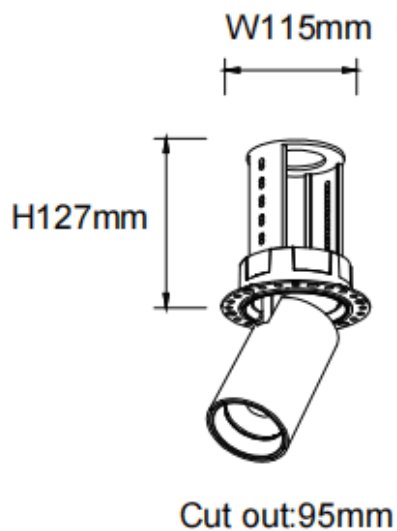

PTT RT

Lavov downlight from the family PTT RT with a power of 30W and a beam angle of 24°. Finished in White colour. Trimless version. With a total lumen output of 3000lm and a luminous efficacy of 100lm/W. Made in Die Cast Aluminum. Driver DALI. CCT 3000K.

Item code	86.D148.4323.01
Product type	Indoor
Category	Downlights
Family	PTT
Subfamily	PTT RT
Pictograms	

Dimensions

Product dimensions (mm) **Ø105xH127mm**

Scheme

Product	
Real power (W)	30
Real luminous flux (Lm)	3000
Luminous efficiency (Lm/W)	100
Beam angle (&ordm;)	24
Life time (h)	50000 h L80B10
Colour	White
Control gear included	Yes
Control gear	DALI
Flicker Free	Yes
Light source	LED
Type of LED	COB
Colour temperature (K)	3000
Colour consistency (SDCM)	SDCM<3
CRI	90