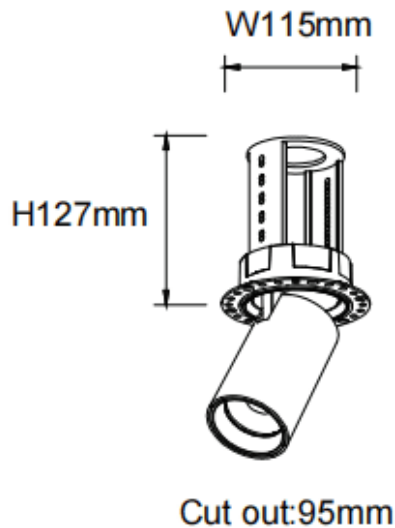

PTT RT-Smart

Lavov downlight from the family PTT RT-Smart with a power of 30W and a beam angle of 36°. Finished in Black colour. Trimless version. With a total lumen output of 3000lm and a luminous efficacy of 100lm/W. Made in Die Cast Aluminum. Driver Dimmable Casamby ready. CCT 3000K.

Item code	86.D148.4339.02
Product type	Indoor
Category	Downlights
Family	PTT
Subfamily	PTT RT-Smart
Pictograms	

Dimensions

Product dimensions (mm) **Ø105xH127mm**

Scheme

Product	
Real power (W)	30
Real luminous flux (Lm)	3000
Luminous efficiency (Lm/W)	100
Beam angle (&ordm;)	36
Life time (h)	50000 h L80B10
Colour	Black
Control gear included	Yes
Control gear	Dimmable Casamby ready
Flicker Free	Yes
Light source	LED
Type of LED	COB
Colour temperature (K)	3000
Colour consistency (SDCM)	SDCM<3
CRI	90