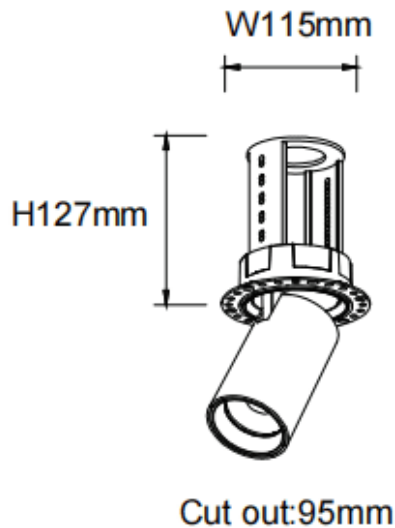

### PTT RT-Smart

Lavov downlight from the family PTT RT-Smart with a power of 30W and a beam angle of 55°. Finished in White colour. Trimless version. With a total lumen output of 3000lm and a luminous efficacy of 100lm/W. Made in Die Cast Aluminum. Driver Dimmable Casamby ready. CCT 3000K.

### Dimensions

**Product dimensions (mm)**      **Ø105xH127mm**

### Scheme

<b>Product</b>	
<b>Real power (W)</b>	<b>30</b>
<b>Real luminous flux (Lm)</b>	<b>3000</b>
<b>Luminous efficiency (Lm/W)</b>	<b>100</b>
<b>Beam angle (°)</b>	<b>55</b>
<b>Life time (h)</b>	<b>50000 h L80B10</b>
<b>Colour</b>	<b>White</b>
<b>Control gear included</b>	<b>Yes</b>
<b>Control gear</b>	<b>Dimmable Casamby ready</b>
<b>Flicker Free</b>	<b>Yes</b>
<b>Light source</b>	<b>LED</b>
<b>Type of LED</b>	<b>COB</b>
<b>Colour temperature (K)</b>	<b>3000</b>
<b>Colour consistency (SDCM)</b>	<b>SDCM3</b>
<b>CRI</b>	<b>90</b>