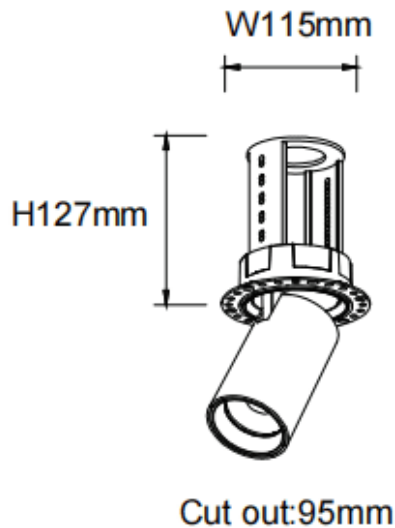

Scheme

Product	
Real power (W)	30
Real luminous flux (Lm)	3000
Luminous efficiency (Lm/W)	100
Beam angle (°)	55
Life time (h)	50000 h L80B10
Colour	Black
Control gear included	Yes
Control gear	Dimmable Casamby ready
Flicker Free	Yes
Light source	LED
Type of LED	COB
Colour temperature (K)	3000
Colour consistency (SDCM)	SDCM3
CRI	90