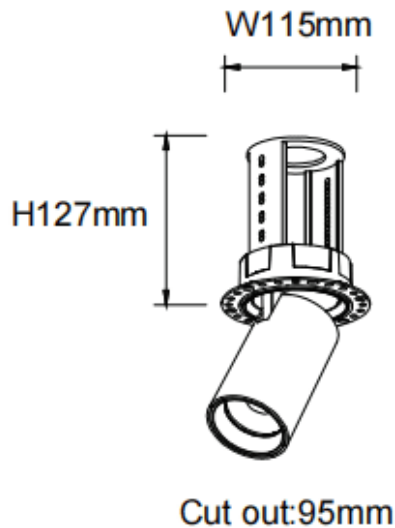

### PTT RT-Smart

Lavov downlight from the family PTT RT-Smart with a power of 30W and a beam angle of 55°. Finished in Black colour. Trimless version. With a total lumen output of 3000lm and a luminous efficacy of 100lm/W. Made in Die Cast Aluminum. Driver Dimmable Casamby ready. CCT 3000K.

### Dimensions

**Product dimensions (mm)**      **Ø105xH127mm**

### Scheme

<b>Product</b>	
<b>Real power (W)</b>	<b>30</b>
<b>Real luminous flux (Lm)</b>	<b>3000</b>
<b>Luminous efficiency (Lm/W)</b>	<b>100</b>
<b>Beam angle (°)</b>	<b>55</b>
<b>Life time (h)</b>	<b>50000 h L80B10</b>
<b>Colour</b>	<b>Black</b>
<b>Control gear included</b>	<b>Yes</b>
<b>Control gear</b>	<b>Dimmable Casamby ready</b>
<b>Flicker Free</b>	<b>Yes</b>
<b>Light source</b>	<b>LED</b>
<b>Type of LED</b>	<b>COB</b>
<b>Colour temperature (K)</b>	<b>3000</b>
<b>Colour consistency (SDCM)</b>	<b>SDCM3</b>
<b>CRI</b>	<b>90</b>