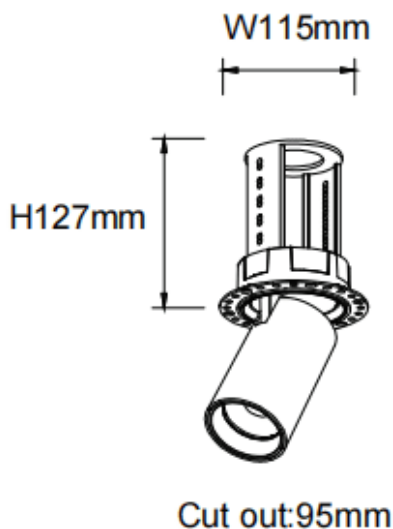

**PTT RT**

Lavov downlight from the family PTT RT with a power of 30W and a beam angle of 15°. Finished in Black colour. Trimless version. With a total lumen output of 3000lm and a luminous efficacy of 100lm/W. Made in Die Cast Aluminum. Driver ON/OFF. CCT 4000K.

<b>Item code</b>	<b>86.D148.4411.02</b>
<b>Product type</b>	<b>Indoor</b>
<b>Category</b>	<b>Downlights</b>
<b>Family</b>	<b>PTT</b>
<b>Subfamily</b>	<b>PTT RT</b>
<b>Pictograms</b>	

**Dimensions**

**Product dimensions (mm)**                    **Ø105xH127mm**

**Scheme**

<b>Product</b>	
<b>Real power (W)</b>	<b>30</b>
<b>Real luminous flux (Lm)</b>	<b>3000</b>
<b>Luminous efficiency (Lm/W)</b>	<b>100</b>
<b>Beam angle (°)</b>	<b>15</b>
<b>Life time (h)</b>	<b>50000 h L80B10</b>
<b>Colour</b>	<b>Black</b>
<b>Control gear included</b>	<b>Yes</b>
<b>Control gear</b>	<b>ON/OFF</b>
<b>Flicker Free</b>	<b>Yes</b>
<b>Light source</b>	<b>LED</b>
<b>Type of LED</b>	<b>COB</b>
<b>Colour temperature (K)</b>	<b>4000</b>
<b>Colour consistency (SDCM)</b>	<b>SDCM3</b>
<b>CRI</b>	<b>90</b>