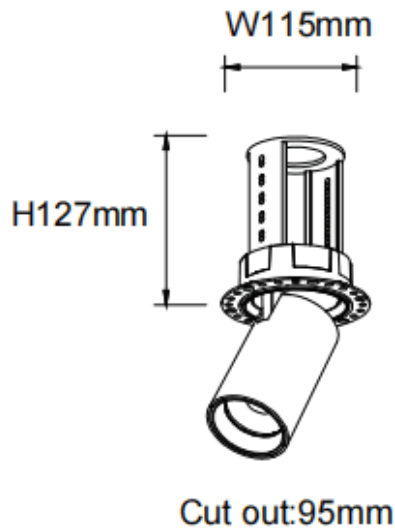

PTT RT

Lavov downlight from the family PTT RT with a power of 30W and a beam angle of 15°. Finished in Black colour. Trimless version. With a total lumen output of 3000lm and a luminous efficacy of 100lm/W. Made in Die Cast Aluminum. Driver DALI. CCT 4000K.

Item code	86.D148.4413.02
Product type	Indoor
Category	Downlights
Family	PTT
Subfamily	PTT RT
Pictograms	

Dimensions

Product dimensions (mm) $\varnothing 105 \times H127 \text{mm}$

Scheme

Product	
Real power (W)	30
Real luminous flux (Lm)	3000
Luminous efficiency (Lm/W)	100
Beam angle (°)	15
Life time (h)	50000 h L80B10
Colour	Black
Control gear included	Yes
Control gear	DALI
Flicker Free	Yes
Light source	LED
Type of LED	COB
Colour temperature (K)	4000
Colour consistency (SDCM)	SDCM3
CRI	90