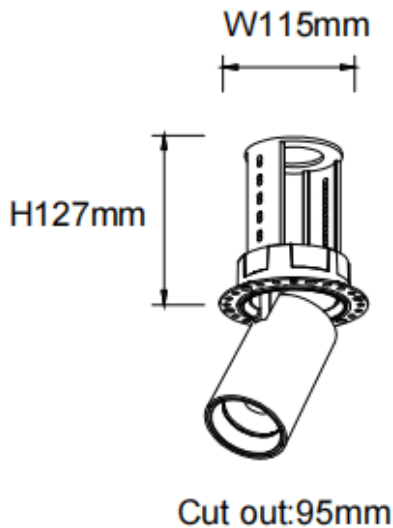

PTT RT-Smart

Lavov downlight from the family PTT RT-Smart with a power of 30W and a beam angle of 15°. Finished in Black colour. Trimless version. With a total lumen output of 3000lm and a luminous efficacy of 100lm/W. Made in Die Cast Aluminum. Driver Dimmable Casamby ready. CCT 4000K.

Item code	86.D148.4419.02
Product type	Indoor
Category	Downlights
Family	PTT
Subfamily	PTT RT-Smart
Pictograms	

Dimensions

Product dimensions (mm) **Ø105xH127mm**

Scheme

Product	
Real power (W)	30
Real luminous flux (Lm)	3000
Luminous efficiency (Lm/W)	100
Beam angle (&ordm;)	15
Life time (h)	50000 h L80B10
Colour	Black
Control gear included	Yes
Control gear	Dimmable Casamby ready
Flicker Free	Yes
Light source	LED
Type of LED	COB
Colour temperature (K)	4000
Colour consistency (SDCM)	SDCM<3
CRI	90