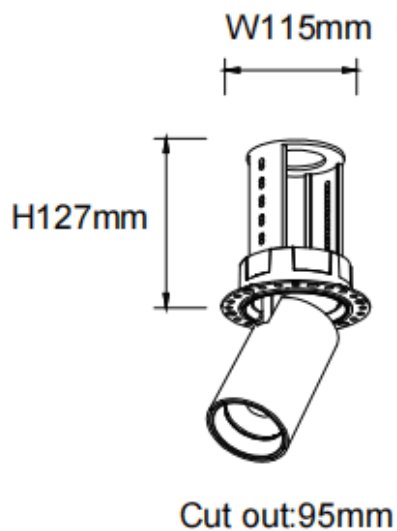

PTT RT

Lavov downlight from the family PTT RT with a power of 30W and a beam angle of 24°. Finished in White colour. Trimless version. With a total lumen output of 3000lm and a luminous efficacy of 100lm/W. Made in Die Cast Aluminum. Driver DALI. CCT 4000K.

Item code	86.D148.4423.01
Product type	Indoor
Category	Downlights
Family	PTT
Subfamily	PTT RT
Pictograms	

Dimensions

Product dimensions (mm) **Ø105xH127mm**

Scheme

Product	
Real power (W)	30
Real luminous flux (Lm)	3000
Luminous efficiency (Lm/W)	100
Beam angle (&ordm;)	24
Life time (h)	50000 h L80B10
Colour	White
Control gear included	Yes
Control gear	DALI
Flicker Free	Yes
Light source	LED
Type of LED	COB
Colour temperature (K)	4000
Colour consistency (SDCM)	SDCM<3
CRI	90