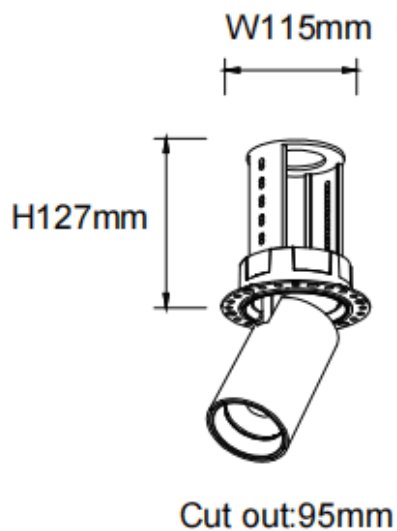

Scheme

Product	
Real power (W)	30
Real luminous flux (Lm)	3000
Luminous efficiency (Lm/W)	100
Beam angle (&ordm;)	24
Life time (h)	50000 h L80B10
Colour	White
Control gear included	Yes
Control gear	DALI
Flicker Free	Yes
Light source	LED
Type of LED	COB
Colour temperature (K)	4000
Colour consistency (SDCM)	SDCM<3
CRI	90

Photometry