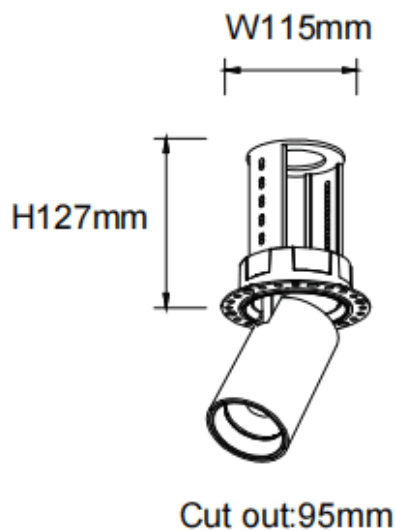

PTT RT-Smart

Lavov downlight from the family PTT RT-Smart with a power of 30W and a beam angle of 24°. Finished in White colour. Trimless version. With a total lumen output of 3000lm and a luminous efficacy of 100lm/W. Made in Die Cast Aluminum. Driver Dimmable Casamby ready. CCT 4000K.

Item code	86.D148.4429.01
Product type	Indoor
Category	Downlights
Family	PTT
Subfamily	PTT RT-Smart
Pictograms	

Dimensions

Product dimensions (mm) **Ø105xH127mm**

Scheme

Product	
Real power (W)	30
Real luminous flux (Lm)	3000
Luminous efficiency (Lm/W)	100
Beam angle (°)	24
Life time (h)	50000 h L80B10
Colour	White
Control gear included	Yes
Control gear	Dimmable Casamby ready
Flicker Free	Yes
Light source	LED
Type of LED	COB
Colour temperature (K)	4000
Colour consistency (SDCM)	SDCM3
CRI	90