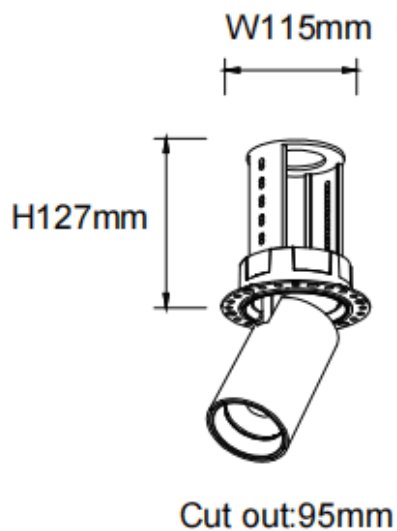

Scheme

Product	
Real power (W)	30
Real luminous flux (Lm)	3000
Luminous efficiency (Lm/W)	100
Beam angle (°)	24
Life time (h)	50000 h L80B10
Colour	Black
Control gear included	Yes
Control gear	Dimmable Casamby ready
Flicker Free	Yes
Light source	LED
Type of LED	COB
Colour temperature (K)	4000
Colour consistency (SDCM)	SDCM3
CRI	90

Photometry