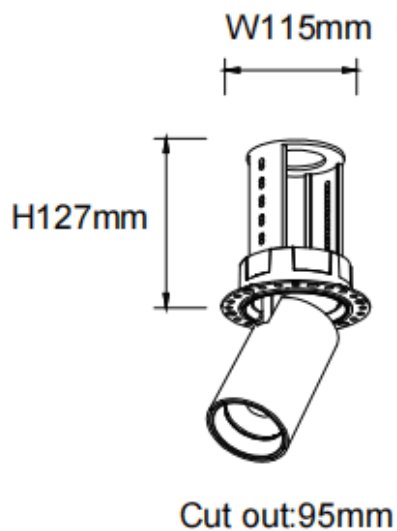

### PTT RT-Smart

Lavov downlight from the family PTT RT-Smart with a power of 30W and a beam angle of 24°. Finished in Black colour. Trimless version. With a total lumen output of 3000lm and a luminous efficacy of 100lm/W. Made in Die Cast Aluminum. Driver Dimmable Casamby ready. CCT 4000K.

### Dimensions

**Product dimensions (mm)**      **Ø105xH127mm**

### Scheme

<b>Product</b>	
<b>Real power (W)</b>	<b>30</b>
<b>Real luminous flux (Lm)</b>	<b>3000</b>
<b>Luminous efficiency (Lm/W)</b>	<b>100</b>
<b>Beam angle (°)</b>	<b>24</b>
<b>Life time (h)</b>	<b>50000 h L80B10</b>
<b>Colour</b>	<b>Black</b>
<b>Control gear included</b>	<b>Yes</b>
<b>Control gear</b>	<b>Dimmable Casamby ready</b>
<b>Flicker Free</b>	<b>Yes</b>
<b>Light source</b>	<b>LED</b>
<b>Type of LED</b>	<b>COB</b>
<b>Colour temperature (K)</b>	<b>4000</b>
<b>Colour consistency (SDCM)</b>	<b>SDCM3</b>
<b>CRI</b>	<b>90</b>