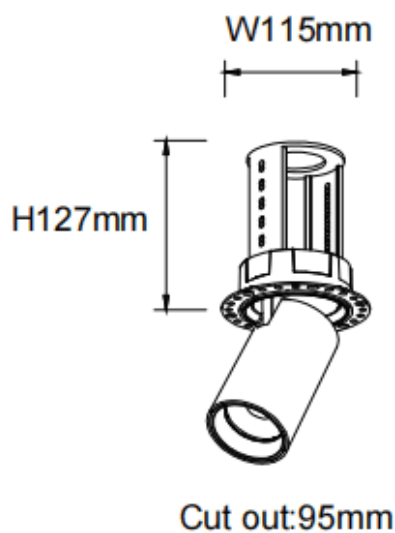

PTT RT

Lavov downlight from the family PTT RT with a power of 30W and a beam angle of 36°. Finished in White colour. Trimless version. With a total lumen output of 3000lm and a luminous efficacy of 100lm/W. Made in Die Cast Aluminum. Driver ON/OFF. CCT 4000K.

Dimensions

Product dimensions (mm) $\varnothing 105 \times H127 \text{mm}$

Scheme

Item code	86.D148.4431.01
Product type	Indoor
Category	Downlights
Family	PTT
Subfamily	PTT RT
Pictograms	

Product	
Real power (W)	30
Real luminous flux (Lm)	3000
Luminous efficiency (Lm/W)	100
Beam angle (°)	36
Life time (h)	50000 h L80B10
Colour	White
Control gear included	Yes
Control gear	ON/OFF
Flicker Free	Yes
Light source	LED
Type of LED	COB
Colour temperature (K)	4000
Colour consistency (SDCM)	SDCM3
CRI	90