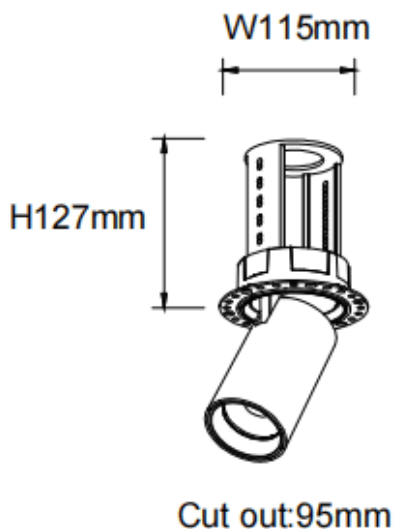

PTT RT

Lavov downlight from the family PTT RT with a power of 30W and a beam angle of 36°. Finished in Black colour. Trimless version. With a total lumen output of 3000lm and a luminous efficacy of 100lm/W. Made in Die Cast Aluminum. Driver ON/OFF. CCT 4000K.

Dimensions

Product dimensions (mm) $\varnothing 105 \times H127 \text{mm}$

Scheme

Item code	86.D148.4431.02
Product type	Indoor
Category	Downlights
Family	PTT
Subfamily	PTT RT
Pictograms	

Product	
Real power (W)	30
Real luminous flux (Lm)	3000
Luminous efficiency (Lm/W)	100
Beam angle (°)	36
Life time (h)	50000 h L80B10
Colour	Black
Control gear included	Yes
Control gear	ON/OFF
Flicker Free	Yes
Light source	LED
Type of LED	COB
Colour temperature (K)	4000
Colour consistency (SDCM)	SDCM<3
CRI	90