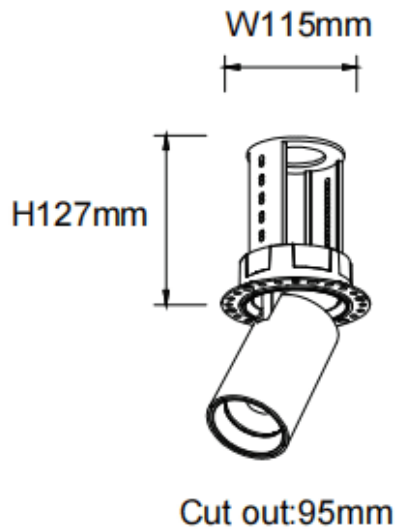

### PTT RT

Lavov downlight from the family PTT RT with a power of 30W and a beam angle of 36°. Finished in Black colour. Trimless version. With a total lumen output of 3000lm and a luminous efficacy of 100lm/W. Made in Die Cast Aluminum. Driver DALI. CCT 4000K.

### Dimensions

Product dimensions (mm)  $\varnothing 105 \times H127 \text{mm}$

### Scheme

Item code	86.D148.4433.02
Product type	Indoor
Category	Downlights
Family	PTT
Subfamily	PTT RT
Pictograms	

<b>Product</b>	
Real power (W)	30
Real luminous flux (Lm)	3000
Luminous efficiency (Lm/W)	100
Beam angle (°)	36
Life time (h)	50000 h L80B10
Colour	Black
Control gear included	Yes
Control gear	DALI
Flicker Free	Yes
Light source	LED
Type of LED	COB
Colour temperature (K)	4000
Colour consistency (SDCM)	SDCM3
CRI	90