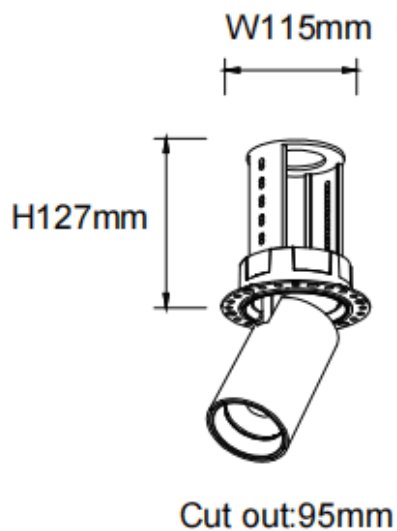

PTT RT-Smart

Lavov downlight from the family PTT RT-Smart with a power of 30W and a beam angle of 36°. Finished in White colour. Trimless version. With a total lumen output of 3000lm and a luminous efficacy of 100lm/W. Made in Die Cast Aluminum. Driver Dimmable Casamby ready. CCT 4000K.

Item code	86.D148.4439.01
Product type	Indoor
Category	Downlights
Family	PTT
Subfamily	PTT RT-Smart
Pictograms	

Dimensions

Product dimensions (mm) **Ø105xH127mm**

Scheme

Product	
Real power (W)	30
Real luminous flux (Lm)	3000
Luminous efficiency (Lm/W)	100
Beam angle (°)	36
Life time (h)	50000 h L80B10
Colour	White
Control gear included	Yes
Control gear	Dimmable Casamby ready
Flicker Free	Yes
Light source	LED
Type of LED	COB
Colour temperature (K)	4000
Colour consistency (SDCM)	SDCM3
CRI	90