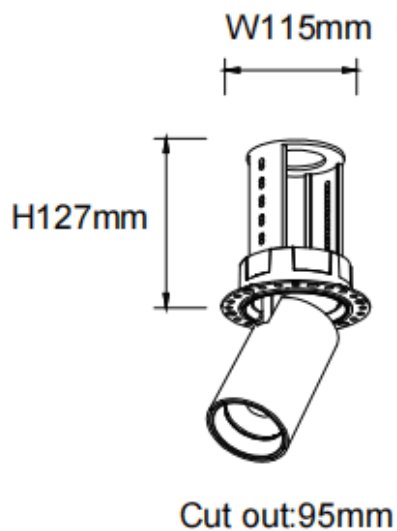

PTT RT

Lavov downlight from the family PTT RT with a power of 30W and a beam angle of 55°. Finished in White colour. Trimless version. With a total lumen output of 3000lm and a luminous efficacy of 100lm/W. Made in Die Cast Aluminum. Driver ON/OFF. CCT 4000K.

Item code	86.D148.4441.01
Product type	Indoor
Category	Downlights
Family	PTT
Subfamily	PTT RT
Pictograms	

Dimensions

Product dimensions (mm) **Ø105xH127mm**

Scheme

Product	
Real power (W)	30
Real luminous flux (Lm)	3000
Luminous efficiency (Lm/W)	100
Beam angle (°)	55
Life time (h)	50000 h L80B10
Colour	White
Control gear included	Yes
Control gear	ON/OFF
Flicker Free	Yes
Light source	LED
Type of LED	COB
Colour temperature (K)	4000
Colour consistency (SDCM)	SDCM3
CRI	90