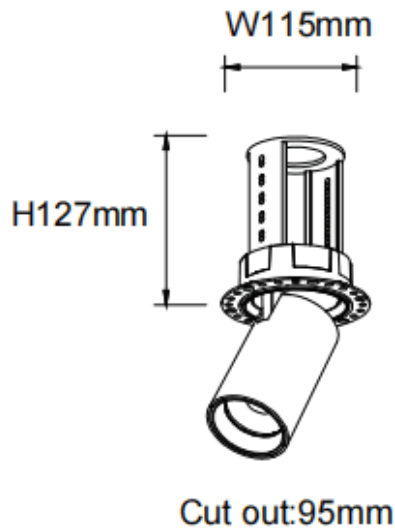

PTT RT-Smart

Lavov downlight from the family PTT RT-Smart with a power of 30W and a beam angle of 55°. Finished in White colour. Trimless version. With a total lumen output of 3000lm and a luminous efficacy of 100lm/W. Made in Die Cast Aluminum. Driver Dimmable Casamby ready. CCT 4000K.

Item code	86.D148.4449.01
Product type	Indoor
Category	Downlights
Family	PTT
Subfamily	PTT RT-Smart
Pictograms	

Dimensions

Product dimensions (mm) **Ø105xH127mm**

Scheme

Product	
Real power (W)	30
Real luminous flux (Lm)	3000
Luminous efficiency (Lm/W)	100
Beam angle (°)	55
Life time (h)	50000 h L80B10
Colour	White
Control gear included	Yes
Control gear	Dimmable Casamby ready
Flicker Free	Yes
Light source	LED
Type of LED	COB
Colour temperature (K)	4000
Colour consistency (SDCM)	SDCM3
CRI	90