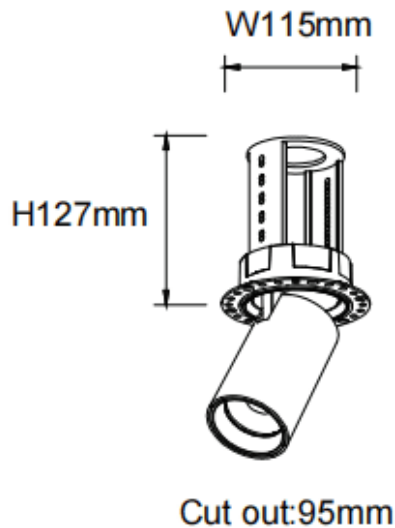

PTT RT-Smart

Lavov downlight from the family PTT RT-Smart with a power of 30W and a beam angle of 55°. Finished in Black colour. Trimless version. With a total lumen output of 3000lm and a luminous efficacy of 100lm/W. Made in Die Cast Aluminum. Driver Dimmable Casamby ready. CCT 4000K.

Item code	86.D148.4449.02
Product type	Indoor
Category	Downlights
Family	PTT
Subfamily	PTT RT-Smart
Pictograms	

Dimensions

Product dimensions (mm) **Ø105xH127mm**

Scheme

Product	
Real power (W)	30
Real luminous flux (Lm)	3000
Luminous efficiency (Lm/W)	100
Beam angle (°)	55
Life time (h)	50000 h L80B10
Colour	Black
Control gear included	Yes
Control gear	Dimmable Casamby ready
Flicker Free	Yes
Light source	LED
Type of LED	COB
Colour temperature (K)	4000
Colour consistency (SDCM)	SDCM3
CRI	90