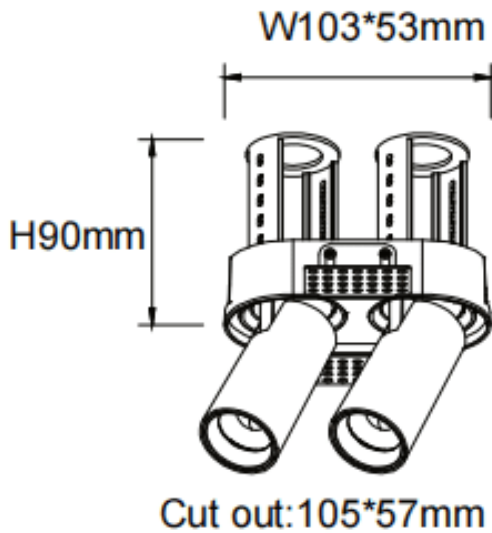

**PTT RT2**

Lavov downlight from the family PTT RT2 with a power of 2x7W and a beam angle of 15°. Finished in Black colour. Trimless version. With a total lumen output of 1400lm and a luminous efficacy of 100lm/W. Made in Die Cast Aluminum. Driver ON/OFF. CCT 3000K.

Item code	86.D149.1311.02
Product type	Indoor
Category	Downlights
Family	PTT
Subfamily	PTT RT2
Pictograms	

Dimensions

Product dimensions (mm) **ø113x63xH90mm**

Scheme

Product	
Real power (W)	2x7
Real luminous flux (Lm)	1400
Luminous efficiency (Lm/W)	100
Beam angle (°)	15
Life time (h)	50000 h L80B10
Colour	Black
Control gear included	Yes
Control gear	ON/OFF
Flicker Free	Yes
Light source	LED
Type of LED	COB
Colour temperature (K)	3000
Colour consistency (SDCM)	SDCM3
CRI	90