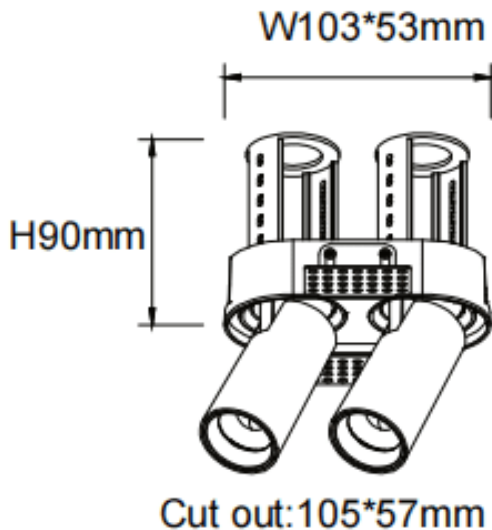

PTT RT2 Smart

Lavov downlight from the family PTT RT2 Smart with a power of 2x7W and a beam angle of 15°. Finished in White colour. Trimless version. With a total lumen output of 1400lm and a luminous efficacy of 100lm/W. Made in Die Cast Aluminum. Driver Dimmable Casamby ready. CCT 3000K.

Item code	86.D149.1319.01
Product type	Indoor
Category	Downlights
Family	PTT
Subfamily	PTT RT2 Smart
Pictograms	

Dimensions

Product dimensions (mm) $\varnothing 113 \times 63 \times H90 \text{mm}$

Scheme

Product	
Real power (W)	2x7
Real luminous flux (Lm)	1400
Luminous efficiency (Lm/W)	100
Beam angle (°)	15
Life time (h)	50000 h L80B10
Colour	White
Control gear included	Yes
Control gear	Dimmable Casamby ready
Flicker Free	Yes
Light source	LED
Type of LED	COB
Colour temperature (K)	3000
Colour consistency (SDCM)	SDCM3
CRI	90