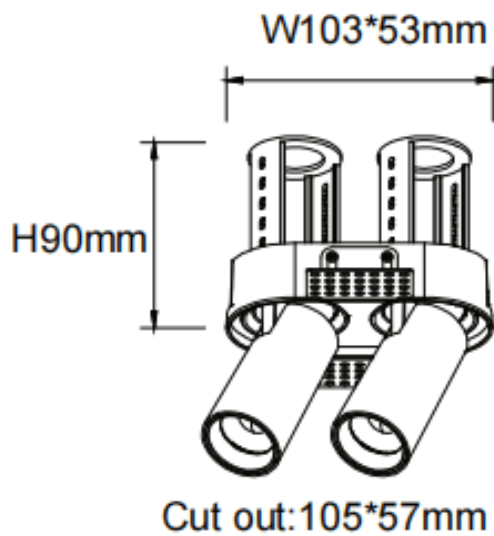

**PTT RT2**

Lavov downlight from the family PTT RT2 with a power of 2x7W and a beam angle of 24°. Finished in Black colour. Trimless version. With a total lumen output of 1400lm and a luminous efficacy of 100lm/W. Made in Die Cast Aluminum. Driver ON/OFF. CCT 3000K.

Item code	86.D149.1321.02
Product type	Indoor
Category	Downlights
Family	PTT
Subfamily	PTT RT2
Pictograms	

Dimensions

Product dimensions (mm) **ø113x63xH90mm**

Scheme

Product	
Real power (W)	2x7
Real luminous flux (Lm)	1400
Luminous efficiency (Lm/W)	100
Beam angle (°)	24
Life time (h)	50000 h L80B10
Colour	Black
Control gear included	Yes
Control gear	ON/OFF
Flicker Free	Yes
Light source	LED
Type of LED	COB
Colour temperature (K)	3000
Colour consistency (SDCM)	SDCM3
CRI	90