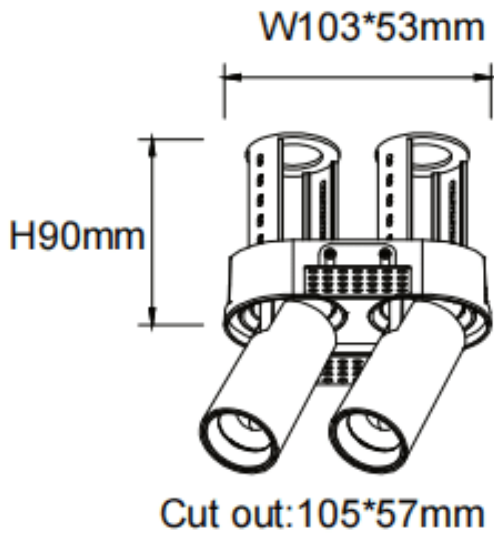

**PTT RT2**

Lavov downlight from the family PTT RT2 with a power of 2x7W and a beam angle of 24°. Finished in White colour. Trimless version. With a total lumen output of 1400lm and a luminous efficacy of 100lm/W. Made in Die Cast Aluminum. Driver DALI. CCT 3000K.

Item code	86.D149.1323.01
Product type	Indoor
Category	Downlights
Family	PTT
Subfamily	PTT RT2
Pictograms	

Dimensions

Product dimensions (mm) **ø113x63xH90mm**

Scheme

Product	
Real power (W)	2x7
Real luminous flux (Lm)	1400
Luminous efficiency (Lm/W)	100
Beam angle (&ordm;)	24
Life time (h)	50000 h L80B10
Colour	White
Control gear included	Yes
Control gear	DALI
Flicker Free	Yes
Light source	LED
Type of LED	COB
Colour temperature (K)	3000
Colour consistency (SDCM)	SDCM<3
CRI	90