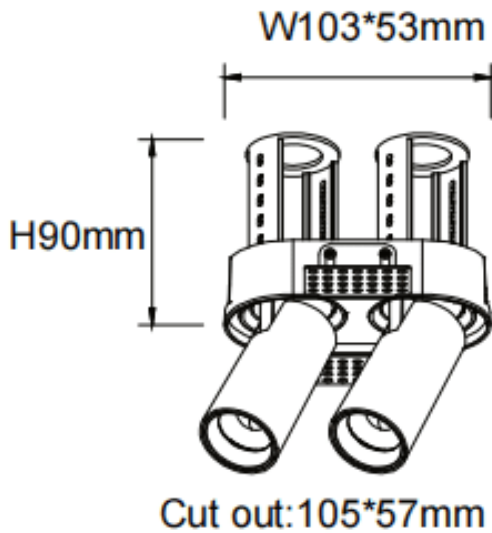

### PTT RT2 Smart

Lavov downlight from the family PTT RT2 Smart with a power of 2x7W and a beam angle of 24°. Finished in White colour. Trimless version. With a total lumen output of 1400lm and a luminous efficacy of 100lm/W. Made in Die Cast Aluminum. Driver Dimmable Casamby ready. CCT 3000K.

### Dimensions

Product dimensions (mm)       $\varnothing 113 \times 63 \times H90 \text{mm}$

### Scheme

Product	
Real power (W)	2x7
Real luminous flux (Lm)	1400
Luminous efficiency (Lm/W)	100
Beam angle (°)	24
Life time (h)	50000 h L80B10
Colour	White
Control gear included	Yes
Control gear	Dimmable Casamby ready
Flicker Free	Yes
Light source	LED
Type of LED	COB
Colour temperature (K)	3000
Colour consistency (SDCM)	SDCM3
CRI	90