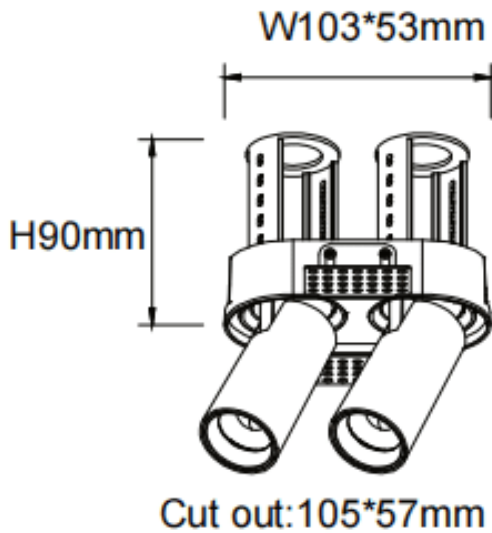

**PTT RT2**

Lavov downlight from the family PTT RT2 with a power of 2x7W and a beam angle of 36°. Finished in White colour. Trimless version. With a total lumen output of 1400lm and a luminous efficacy of 100lm/W. Made in Die Cast Aluminum. Driver ON/OFF. CCT 3000K.

Item code	86.D149.1331.01
Product type	Indoor
Category	Downlights
Family	PTT
Subfamily	PTT RT2
Pictograms	

Dimensions

Product dimensions (mm) **ø113x63xH90mm**

Scheme

Product	
Real power (W)	2x7
Real luminous flux (Lm)	1400
Luminous efficiency (Lm/W)	100
Beam angle (°)	36
Life time (h)	50000 h L80B10
Colour	White
Control gear included	Yes
Control gear	ON/OFF
Flicker Free	Yes
Light source	LED
Type of LED	COB
Colour temperature (K)	3000
Colour consistency (SDCM)	SDCM3
CRI	90