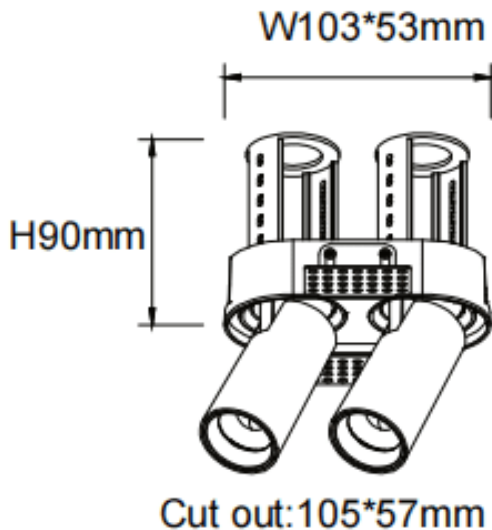

### PTT RT2 Smart

Lavov downlight from the family PTT RT2 Smart with a power of 2x7W and a beam angle of 36°. Finished in Black colour. Trimless version. With a total lumen output of 1400lm and a luminous efficacy of 100lm/W. Made in Die Cast Aluminum. Driver Dimmable Casamby ready. CCT 3000K.

Item code	86.D149.1339.02
Product type	Indoor
Category	Downlights
Family	PTT
Subfamily	PTT RT2 Smart
Pictograms	

### Dimensions

Product dimensions (mm)       $\varnothing 113 \times 63 \times H90 \text{mm}$

### Scheme

Product	
Real power (W)	2x7
Real luminous flux (Lm)	1400
Luminous efficiency (Lm/W)	100
Beam angle (°)	36
Life time (h)	50000 h L80B10
Colour	Black
Control gear included	Yes
Control gear	Dimmable Casamby ready
Flicker Free	Yes
Light source	LED
Type of LED	COB
Colour temperature (K)	3000
Colour consistency (SDCM)	SDCM3
CRI	90