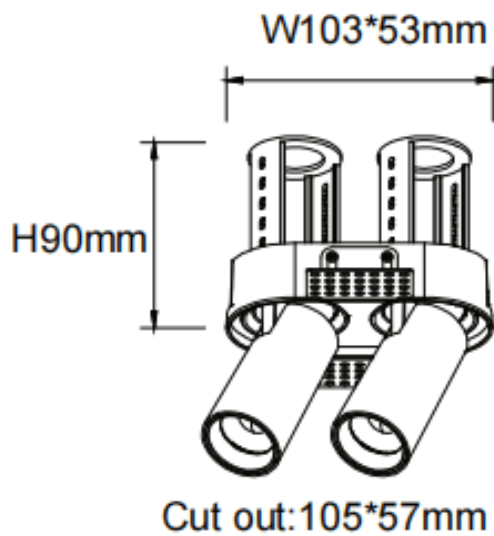

**PTT RT2**

Lavov downlight from the family PTT RT2 with a power of 2x7W and a beam angle of 55°. Finished in White colour. Trimless version. With a total lumen output of 1400lm and a luminous efficacy of 100lm/W. Made in Die Cast Aluminum. Driver ON/OFF. CCT 3000K.

Item code	86.D149.1341.01
Product type	Indoor
Category	Downlights
Family	PTT
Subfamily	PTT RT2
Pictograms	

Dimensions

Product dimensions (mm) **ø113x63xH90mm**

Scheme

Product	
Real power (W)	2x7
Real luminous flux (Lm)	1400
Luminous efficiency (Lm/W)	100
Beam angle (°)	55
Life time (h)	50000 h L80B10
Colour	White
Control gear included	Yes
Control gear	ON/OFF
Flicker Free	Yes
Light source	LED
Type of LED	COB
Colour temperature (K)	3000
Colour consistency (SDCM)	SDCM3
CRI	90