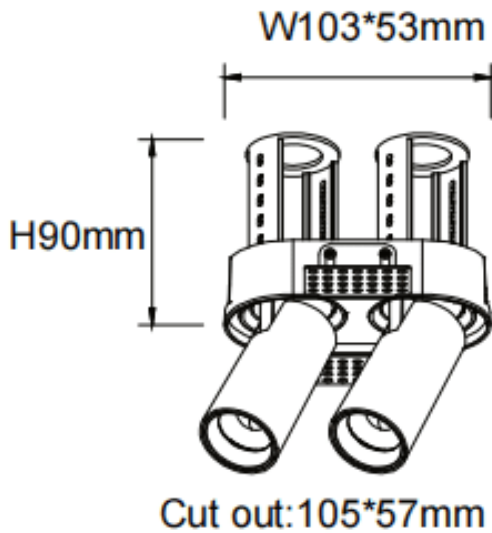

PTT RT2 Smart

Lavov downlight from the family PTT RT2 Smart with a power of 2x7W and a beam angle of 55°. Finished in White colour. Trimless version. With a total lumen output of 1400lm and a luminous efficacy of 100lm/W. Made in Die Cast Aluminum. Driver Dimmable Casamby ready. CCT 3000K.

Item code	86.D149.1349.01
Product type	Indoor
Category	Downlights
Family	PTT
Subfamily	PTT RT2 Smart
Pictograms	

Dimensions

Product dimensions (mm) $\varnothing 113 \times 63 \times H90 \text{mm}$

Scheme

Product	
Real power (W)	2x7
Real luminous flux (Lm)	1400
Luminous efficiency (Lm/W)	100
Beam angle (º)	55
Life time (h)	50000 h L80B10
Colour	White
Control gear included	Yes
Control gear	Dimmable Casamby ready
Flicker Free	Yes
Light source	LED
Type of LED	COB
Colour temperature (K)	3000
Colour consistency (SDCM)	SDCM<3
CRI	90