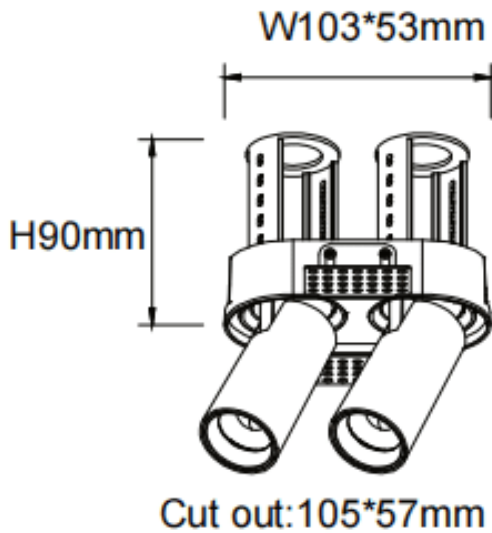

### PTT RT2 Smart

Lavov downlight from the family PTT RT2 Smart with a power of 2x7W and a beam angle of 15°. Finished in Black colour. Trimless version. With a total lumen output of 1400lm and a luminous efficacy of 100lm/W. Made in Die Cast Aluminum. Driver Dimmable Casamby ready. CCT 4000K.

### Dimensions

**Product dimensions (mm)**      **ø113x63xH90mm**

### Scheme

<b>Product</b>	
<b>Real power (W)</b>	<b>2x7</b>
<b>Real luminous flux (Lm)</b>	<b>1400</b>
<b>Luminous efficiency (Lm/W)</b>	<b>100</b>
<b>Beam angle (&amp;ordm;)</b>	<b>15</b>
<b>Life time (h)</b>	<b>50000 h L80B10</b>
<b>Colour</b>	<b>Black</b>
<b>Control gear included</b>	<b>Yes</b>
<b>Control gear</b>	<b>Dimmable Casamby ready</b>
<b>Flicker Free</b>	<b>Yes</b>
<b>Light source</b>	<b>LED</b>
<b>Type of LED</b>	<b>COB</b>
<b>Colour temperature (K)</b>	<b>4000</b>
<b>Colour consistency (SDCM)</b>	<b>SDCM&lt;3</b>
<b>CRI</b>	<b>90</b>