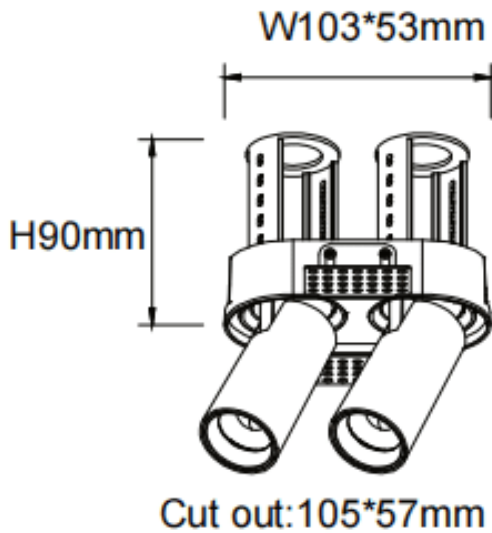

### PTT RT2 Smart

Lavov downlight from the family PTT RT2 Smart with a power of 2x7W and a beam angle of 15°. Finished in Black colour. Trimless version. With a total lumen output of 1400lm and a luminous efficacy of 100lm/W. Made in Die Cast Aluminum. Driver Dimmable Casamby ready. CCT 4000K.

### Dimensions

Product dimensions (mm)       $\varnothing 113 \times 63 \times H90 \text{mm}$

### Scheme

Product	
Real power (W)	2x7
Real luminous flux (Lm)	1400
Luminous efficiency (Lm/W)	100
Beam angle (°)	15
Life time (h)	50000 h L80B10
Colour	Black
Control gear included	Yes
Control gear	Dimmable Casamby ready
Flicker Free	Yes
Light source	LED
Type of LED	COB
Colour temperature (K)	4000
Colour consistency (SDCM)	SDCM3
CRI	90