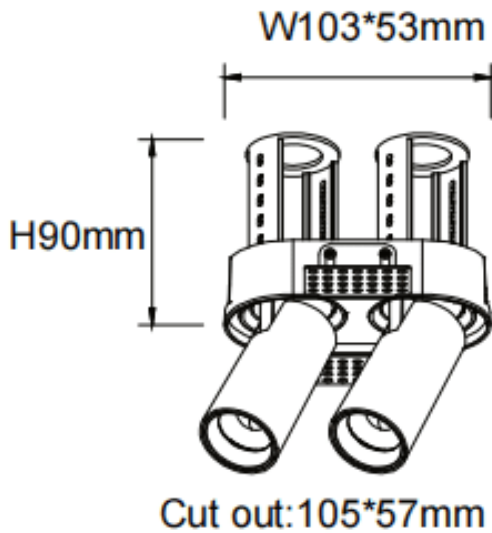

PTT RT2 Smart

Lavov downlight from the family PTT RT2 Smart with a power of 2x7W and a beam angle of 24°. Finished in White colour. Trimless version. With a total lumen output of 1400lm and a luminous efficacy of 100lm/W. Made in Die Cast Aluminum. Driver Dimmable Casamby ready. CCT 4000K.

Item code	86.D149.1429.01
Product type	Indoor
Category	Downlights
Family	PTT
Subfamily	PTT RT2 Smart
Pictograms	

Dimensions

Product dimensions (mm) $\varnothing 113 \times 63 \times H90 \text{mm}$

Scheme

Product	
Real power (W)	2x7
Real luminous flux (Lm)	1400
Luminous efficiency (Lm/W)	100
Beam angle (°)	24
Life time (h)	50000 h L80B10
Colour	White
Control gear included	Yes
Control gear	Dimmable Casamby ready
Flicker Free	Yes
Light source	LED
Type of LED	COB
Colour temperature (K)	4000
Colour consistency (SDCM)	SDCM3
CRI	90