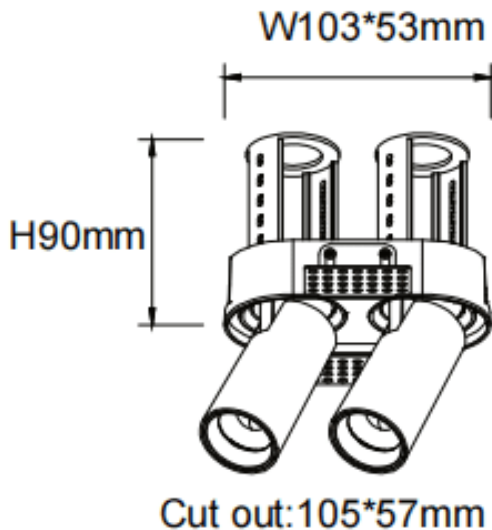

PTT RT2 Smart

Lavov downlight from the family PTT RT2 Smart with a power of 2x7W and a beam angle of 36°. Finished in White colour. Trimless version. With a total lumen output of 1400lm and a luminous efficacy of 100lm/W. Made in Die Cast Aluminum. Driver Dimmable Casamby ready. CCT 4000K.

Item code	86.D149.1439.01
Product type	Indoor
Category	Downlights
Family	PTT
Subfamily	PTT RT2 Smart
Pictograms	

Dimensions

Product dimensions (mm) $\varnothing 113 \times 63 \times H90 \text{mm}$

Scheme

Product	
Real power (W)	2x7
Real luminous flux (Lm)	1400
Luminous efficiency (Lm/W)	100
Beam angle (°)	36
Life time (h)	50000 h L80B10
Colour	White
Control gear included	Yes
Control gear	Dimmable Casamby ready
Flicker Free	Yes
Light source	LED
Type of LED	COB
Colour temperature (K)	4000
Colour consistency (SDCM)	SDCM3
CRI	90