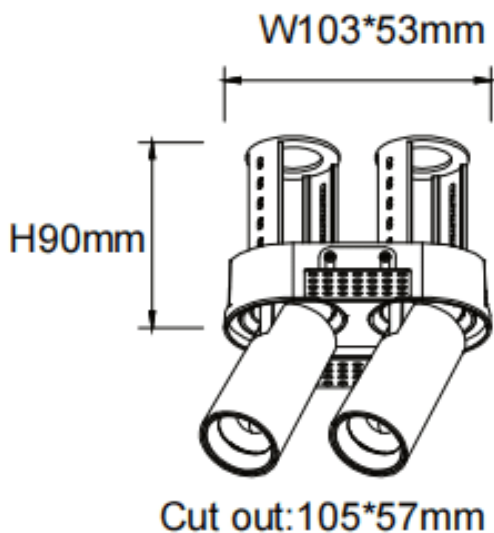

PTT RT2 Smart

Lavov downlight from the family PTT RT2 Smart with a power of 2x7W and a beam angle of 55°. Finished in Black colour. Trimless version. With a total lumen output of 1400lm and a luminous efficacy of 100lm/W. Made in Die Cast Aluminum. Driver Dimmable Casamby ready. CCT 4000K.

Item code	86.D149.1449.02
Product type	Indoor
Category	Downlights
Family	PTT
Subfamily	PTT RT2 Smart
Pictograms	

Dimensions

Product dimensions (mm) $\varnothing 113 \times 63 \times H90 \text{mm}$

Scheme

Product	
Real power (W)	2x7
Real luminous flux (Lm)	1400
Luminous efficiency (Lm/W)	100
Beam angle (º)	55
Life time (h)	50000 h L80B10
Colour	Black
Control gear included	Yes
Control gear	Dimmable Casamby ready
Flicker Free	Yes
Light source	LED
Type of LED	COB
Colour temperature (K)	4000
Colour consistency (SDCM)	SDCM<3
CRI	90