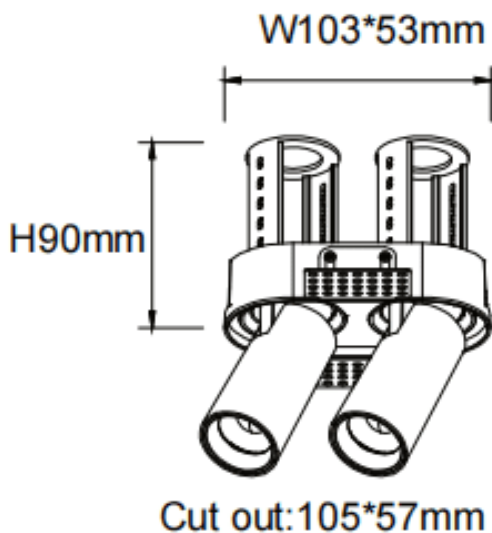

PTT RT2 Smart

Lavov downlight from the family PTT RT2 Smart with a power of 2x7W and a beam angle of 55°. Finished in Black colour. Trimless version. With a total lumen output of 1400lm and a luminous efficacy of 100lm/W. Made in Die Cast Aluminum. Driver Dimmable Casamby ready. CCT 4000K.

Item code	86.D149.1449.02
Product type	Indoor
Category	Downlights
Family	PTT
Subfamily	PTT RT2 Smart
Pictograms	

Dimensions

Product dimensions (mm) $\varnothing 113 \times 63 \times H90 \text{mm}$

Scheme

Product	
Real power (W)	2x7
Real luminous flux (Lm)	1400
Luminous efficiency (Lm/W)	100
Beam angle (°)	55
Life time (h)	50000 h L80B10
Colour	Black
Control gear included	Yes
Control gear	Dimmable Casamby ready
Flicker Free	Yes
Light source	LED
Type of LED	COB
Colour temperature (K)	4000
Colour consistency (SDCM)	SDCM3
CRI	90