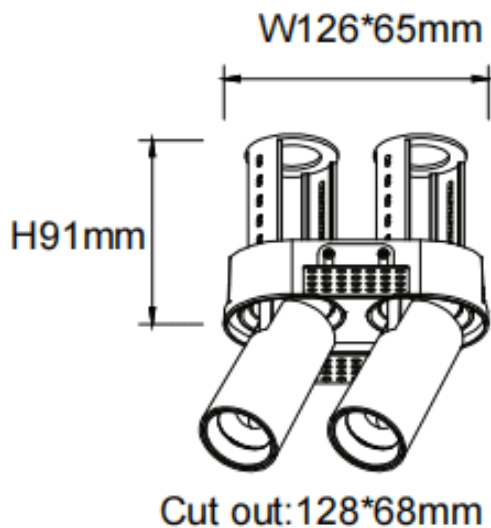

PTT RT2 Smart

Lavov downlight from the family PTT RT2 Smart with a power of 2x10W and a beam angle of 15°. Finished in White colour. Trimless version. With a total lumen output of 2000lm and a luminous efficacy of 100lm/W. Made in Die Cast Aluminum. Driver Dimmable Casamby ready. CCT 3000K.

Item code	86.D149.2319.01
Product type	Indoor
Category	Downlights
Family	PTT
Subfamily	PTT RT2 Smart
Pictograms	

Dimensions

Product dimensions (mm) $\varnothing 140 \times 79 \times H91 \text{mm}$

Scheme

Product	
Real power (W)	2x10
Real luminous flux (Lm)	2000
Luminous efficiency (Lm/W)	100
Beam angle (°)	15
Life time (h)	50000 h L80B10
Colour	White
Control gear included	Yes
Control gear	Dimmable Casamby ready
Flicker Free	Yes
Light source	LED
Type of LED	COB
Colour temperature (K)	3000
Colour consistency (SDCM)	SDCM3
CRI	90