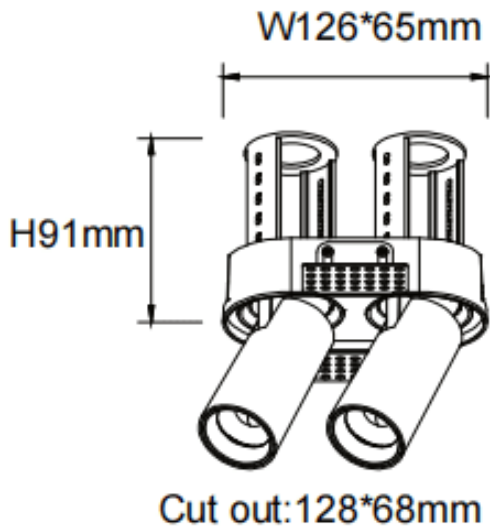

PTT RT2 Smart

Lavov downlight from the family PTT RT2 Smart with a power of 2x10W and a beam angle of 24°. Finished in White colour. Trimless version. With a total lumen output of 2000lm and a luminous efficacy of 100lm/W. Made in Die Cast Aluminum. Driver Dimmable Casamby ready. CCT 3000K.

Item code	86.D149.2329.01
Product type	Indoor
Category	Downlights
Family	PTT
Subfamily	PTT RT2 Smart
Pictograms	

Dimensions

Product dimensions (mm) $\varnothing 140 \times 79 \times H91 \text{mm}$

Scheme

Product	
Real power (W)	2x10
Real luminous flux (Lm)	2000
Luminous efficiency (Lm/W)	100
Beam angle (º)	24
Life time (h)	50000 h L80B10
Colour	White
Control gear included	Yes
Control gear	Dimmable Casamby ready
Flicker Free	Yes
Light source	LED
Type of LED	COB
Colour temperature (K)	3000
Colour consistency (SDCM)	SDCM<3
CRI	90