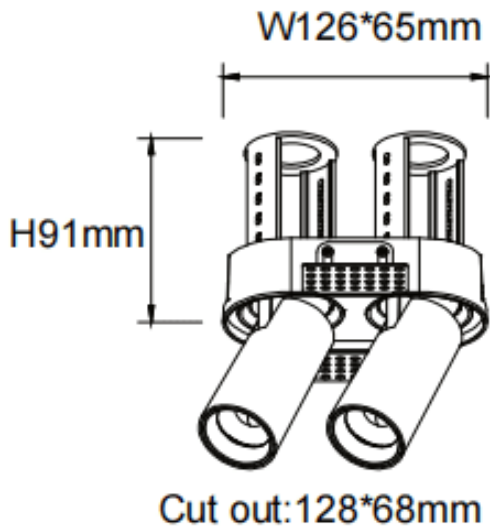

### PTT RT2 Smart

Lavov downlight from the family PTT RT2 Smart with a power of 2x10W and a beam angle of 55°. Finished in White colour. Trimless version. With a total lumen output of 2000lm and a luminous efficacy of 100lm/W. Made in Die Cast Aluminum. Driver Dimmable Casamby ready. CCT 3000K.

Item code	86.D149.2349.01
Product type	Indoor
Category	Downlights
Family	PTT
Subfamily	PTT RT2 Smart
Pictograms	

### Dimensions

Product dimensions (mm)       $\varnothing 140 \times 79 \times H91 \text{mm}$

### Scheme

Product	
Real power (W)	2x10
Real luminous flux (Lm)	2000
Luminous efficiency (Lm/W)	100
Beam angle (°)	55
Life time (h)	50000 h L80B10
Colour	White
Control gear included	Yes
Control gear	Dimmable Casamby ready
Flicker Free	Yes
Light source	LED
Type of LED	COB
Colour temperature (K)	3000
Colour consistency (SDCM)	SDCM3
CRI	90