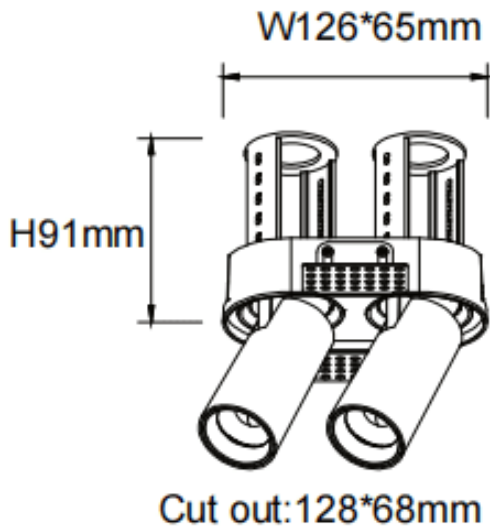

PTT RT2 Smart

Lavov downlight from the family PTT RT2 Smart with a power of 2x10W and a beam angle of 55°. Finished in Black colour. Trimless version. With a total lumen output of 2000lm and a luminous efficacy of 100lm/W. Made in Die Cast Aluminum. Driver Dimmable Casamby ready. CCT 3000K.

Item code	86.D149.2349.02
Product type	Indoor
Category	Downlights
Family	PTT
Subfamily	PTT RT2 Smart
Pictograms	

Dimensions

Product dimensions (mm) $\varnothing 140 \times 79 \times H91 \text{mm}$

Scheme

Product	
Real power (W)	2x10
Real luminous flux (Lm)	2000
Luminous efficiency (Lm/W)	100
Beam angle (º)	55
Life time (h)	50000 h L80B10
Colour	Black
Control gear included	Yes
Control gear	Dimmable Casamby ready
Flicker Free	Yes
Light source	LED
Type of LED	COB
Colour temperature (K)	3000
Colour consistency (SDCM)	SDCM<3
CRI	90