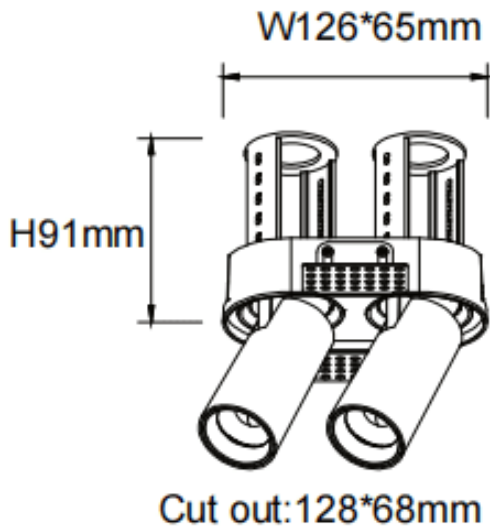

PTT RT2 Smart

Lavov downlight from the family PTT RT2 Smart with a power of 2x10W and a beam angle of 36°. Finished in Black colour. Trimless version. With a total lumen output of 2000lm and a luminous efficacy of 100lm/W. Made in Die Cast Aluminum. Driver Dimmable Casamby ready. CCT 4000K.

Item code	86.D149.2439.02
Product type	Indoor
Category	Downlights
Family	PTT
Subfamily	PTT RT2 Smart
Pictograms	

Dimensions

Product dimensions (mm) $\varnothing 140 \times 79 \times H91 \text{mm}$

Scheme

Product	
Real power (W)	2x10
Real luminous flux (Lm)	2000
Luminous efficiency (Lm/W)	100
Beam angle (°)	36
Life time (h)	50000 h L80B10
Colour	Black
Control gear included	Yes
Control gear	Dimmable Casamby ready
Flicker Free	Yes
Light source	LED
Type of LED	COB
Colour temperature (K)	4000
Colour consistency (SDCM)	SDCM3
CRI	90